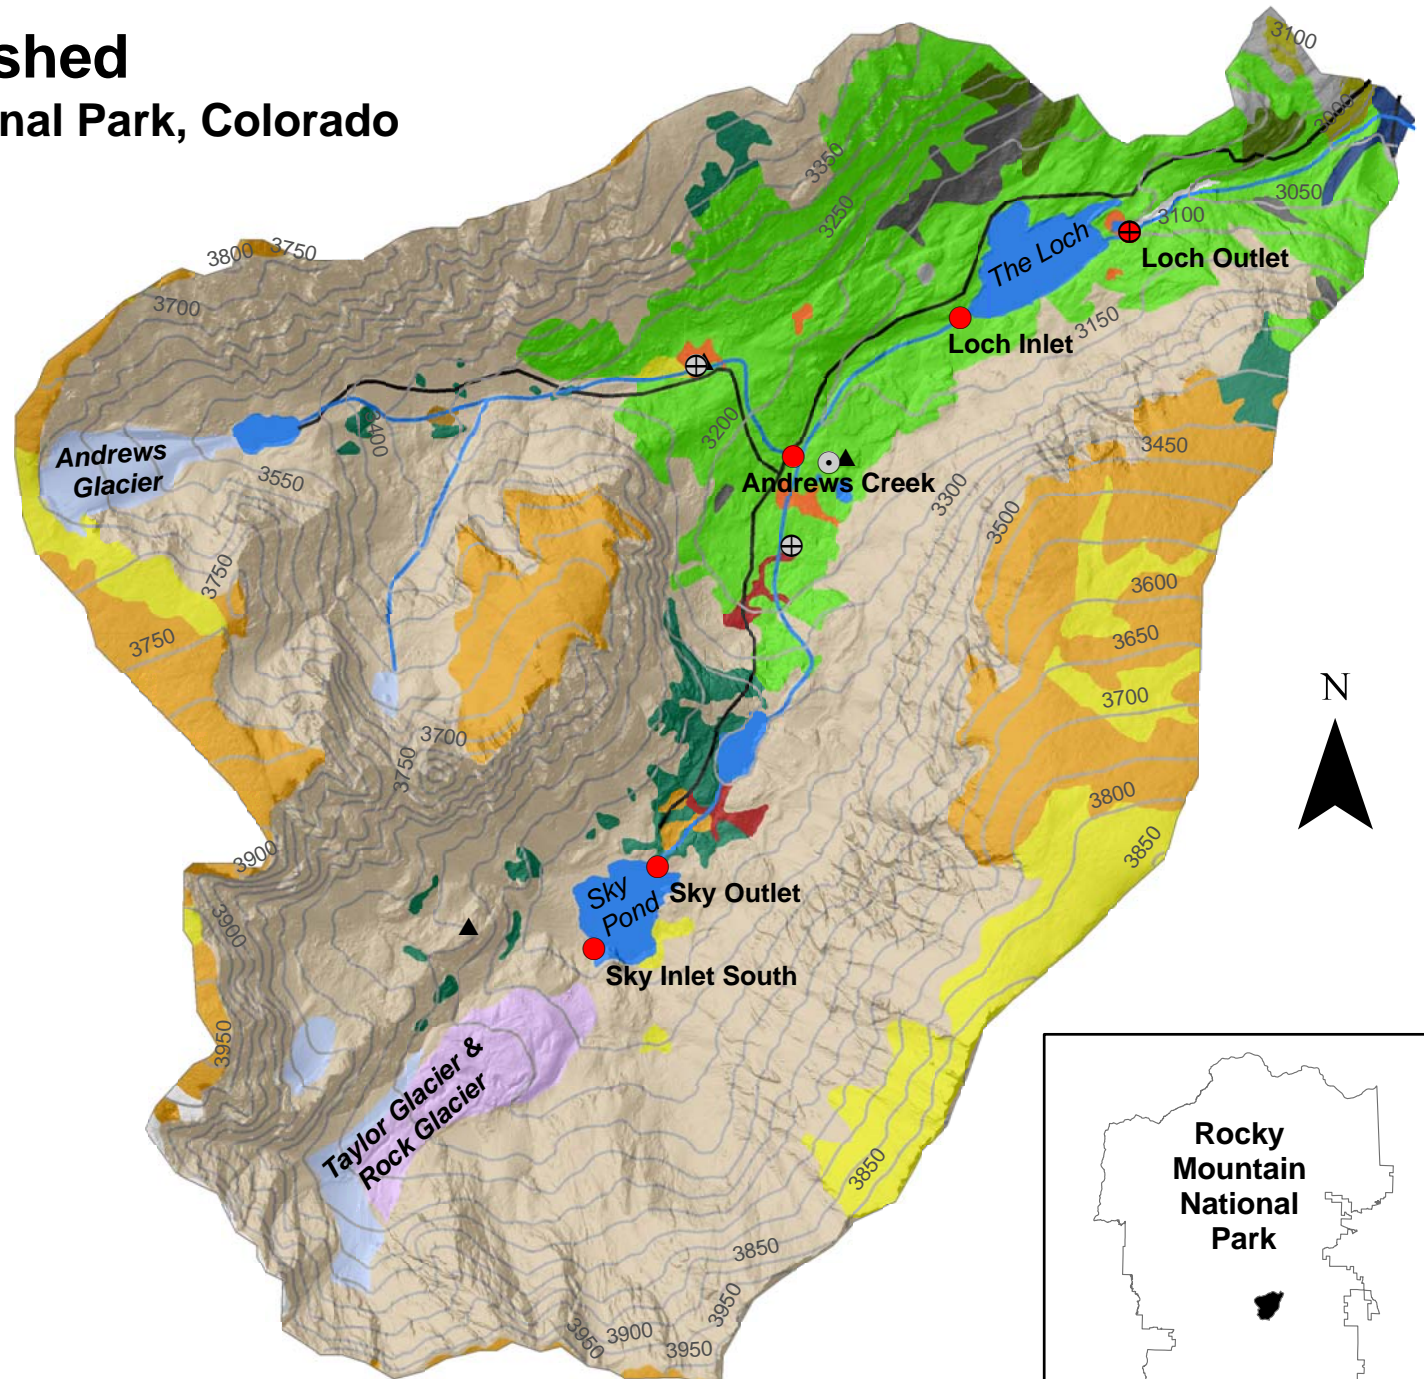

# Loch Vale Watershed

## Rocky Mountain National Park, Colorado

Created by Eric E. Richer  
June 20, 2011